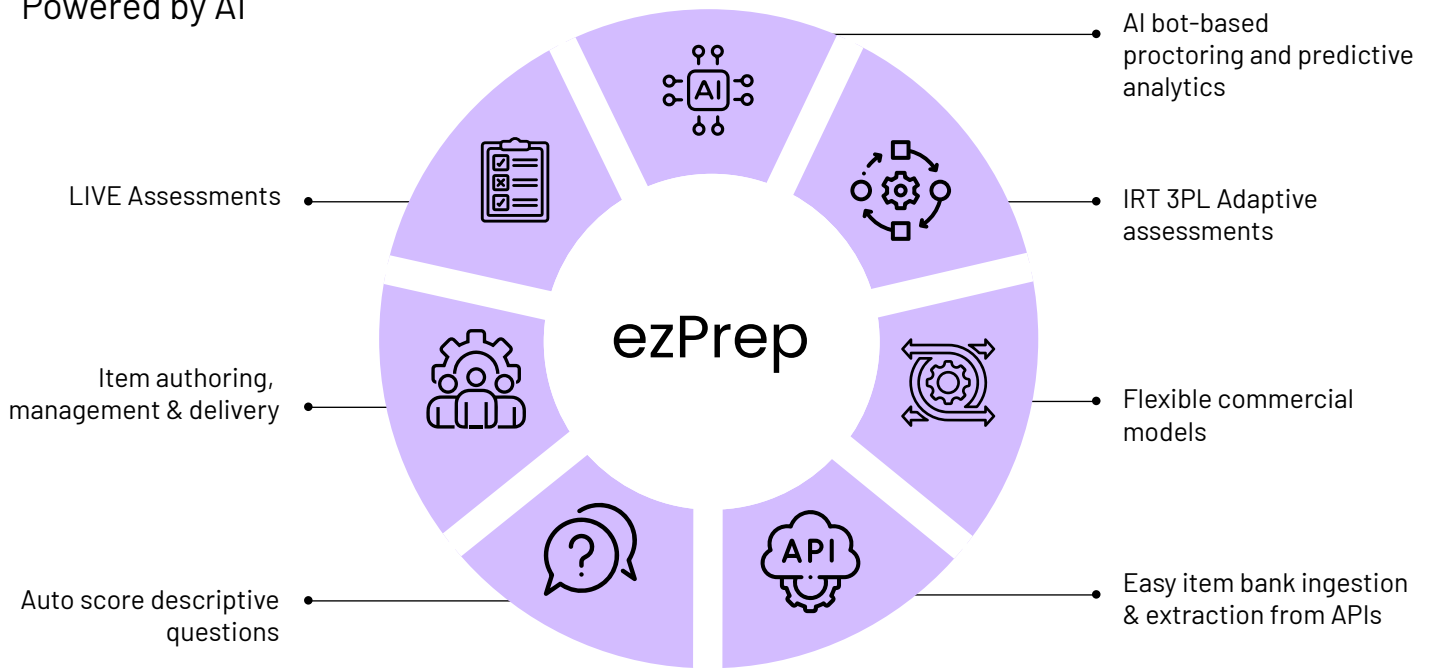

Lift the Burden of Outdated Testing Tools

Reinvent Assessments with ezPrep

Smarter Assessments

Powered by AI

Why Switch to ezPrep?

Magic's ezPrep is a seamless alternative for assessments, replacing outdated testing tools with an advanced, customizable solution designed for better learner outcomes and streamlined operations.

Reduce licensing costs as usage grows	Make rapid & cost-effective modifications	Streamline workflows with an intuitive UI
Predictive and advanced analytics for insights	Eliminate tailoring costs with OOTB functionality	Handle high demand with ease